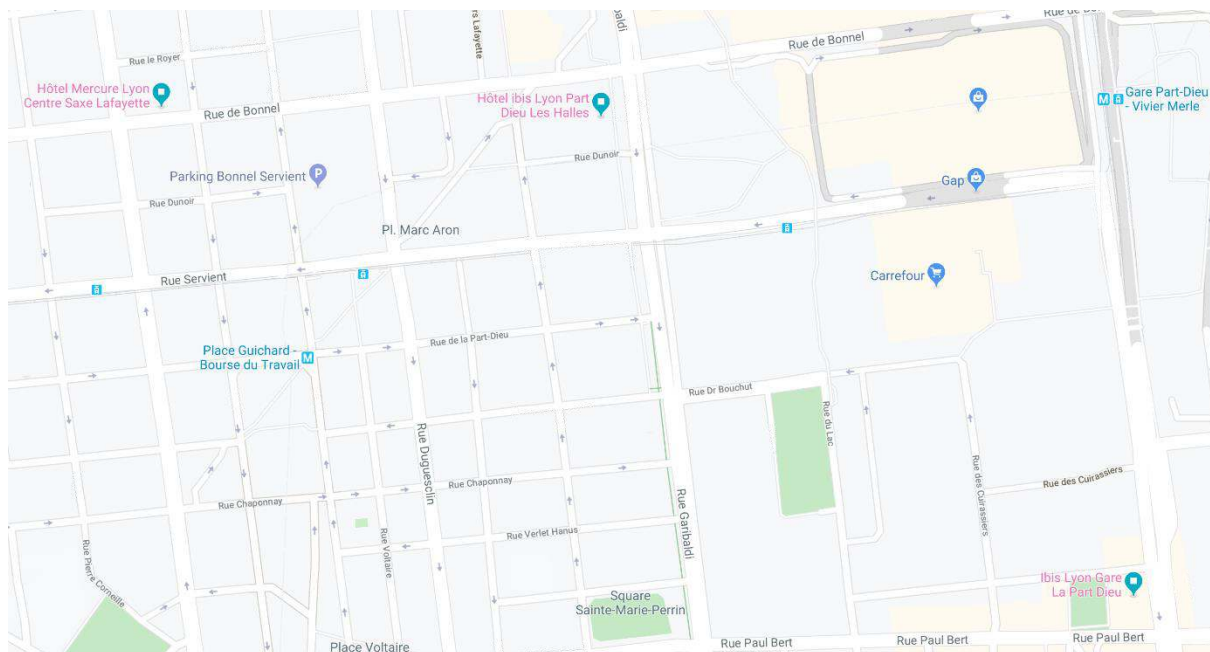

Mercure Saxe Lafayette ****: 29 Rue de Bonnel 69003 Lyon

Ibis Part-Dieu les Halles ***: 78 Rue de Bonnel 69003 Lyon

Ibis Part-Dieu Gare ***: 2 Place Pierre Renaudel 69003 Lyon

Links to book rooms:

<http://www.accorhotels.com/lien_externe.svlt?goto=rech_resa&destination=2057,1388,0618&sourceid=EWKT20&dayIn=22&monthIn=05&yearIn=2020&nightNb=1&preferredCode=EWKT20&merchantid=par-accorFR&xtor=ADC-5009>