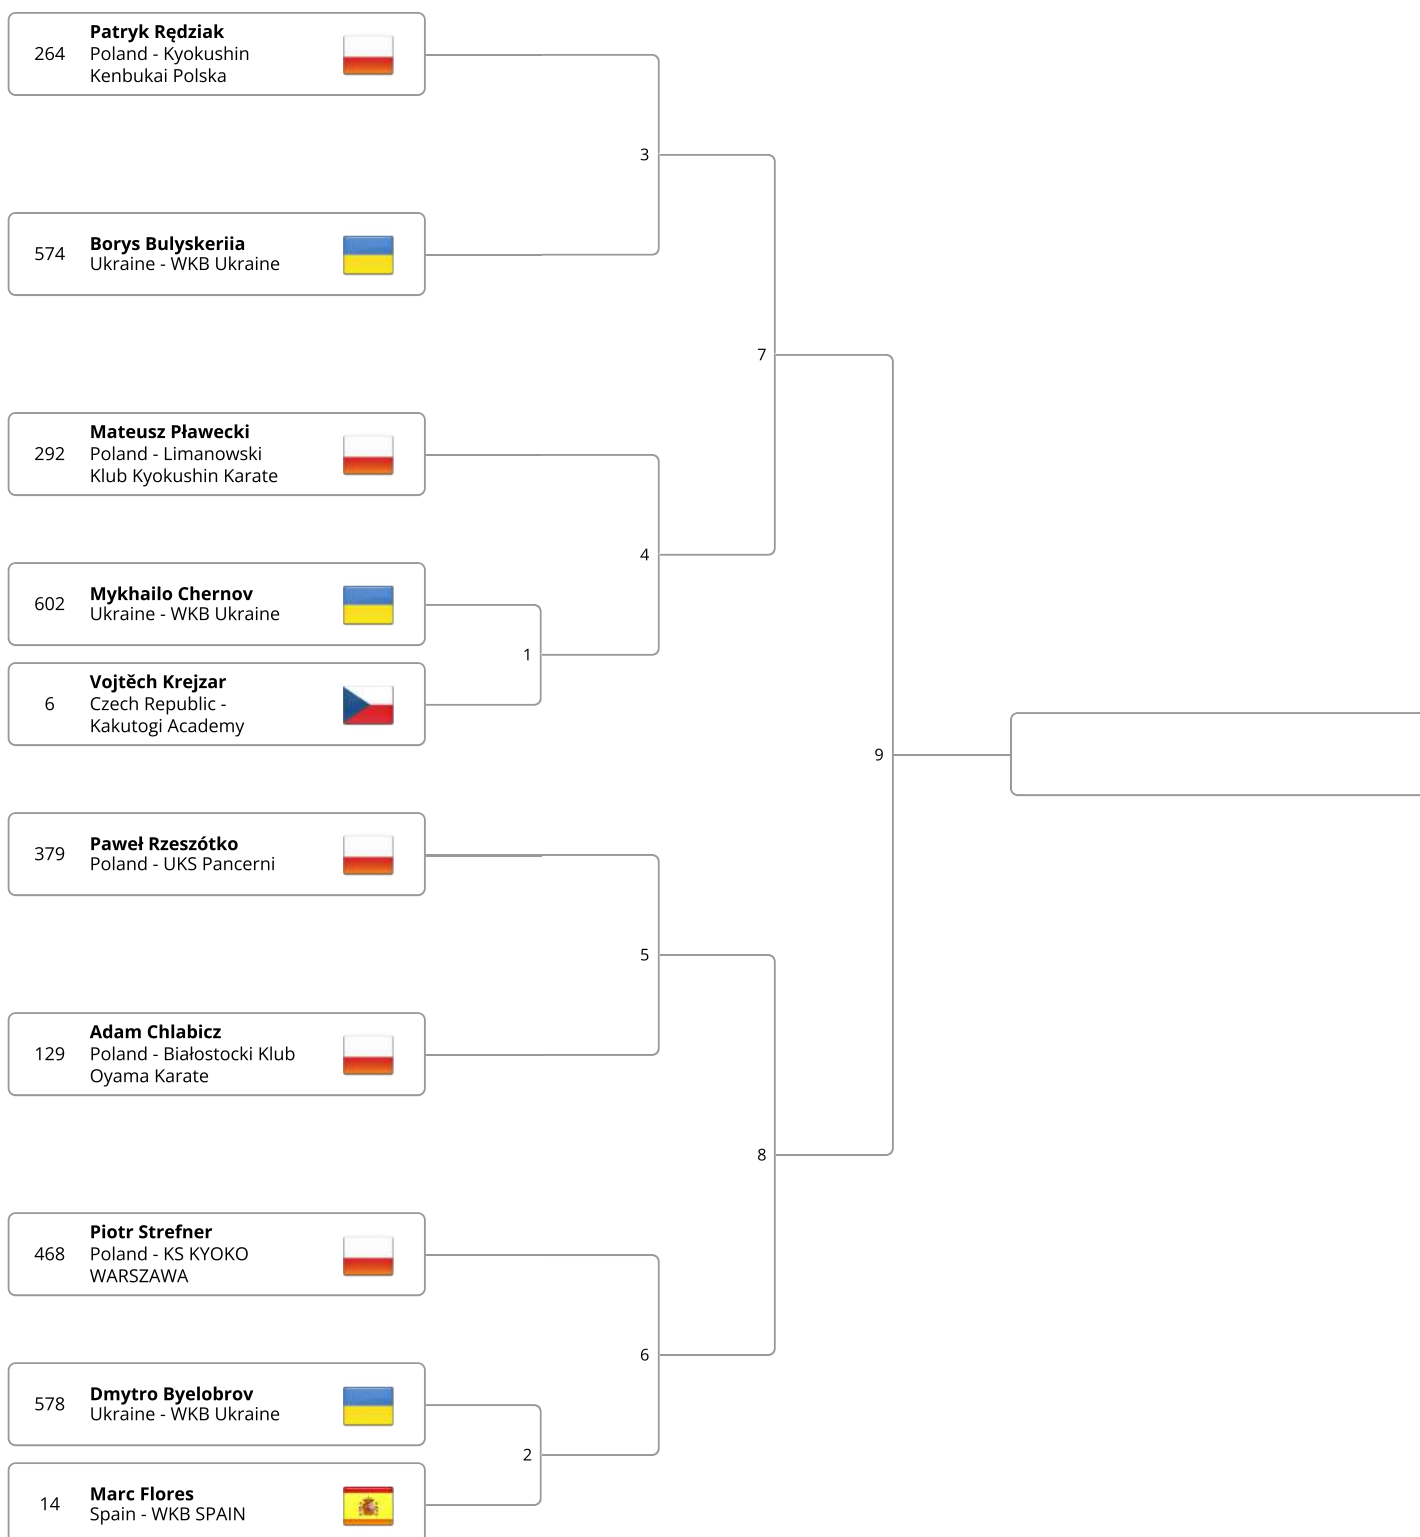

The 5th European kyokushin karate championship

2022-11-12, Dębica

Adults Men +90Kg