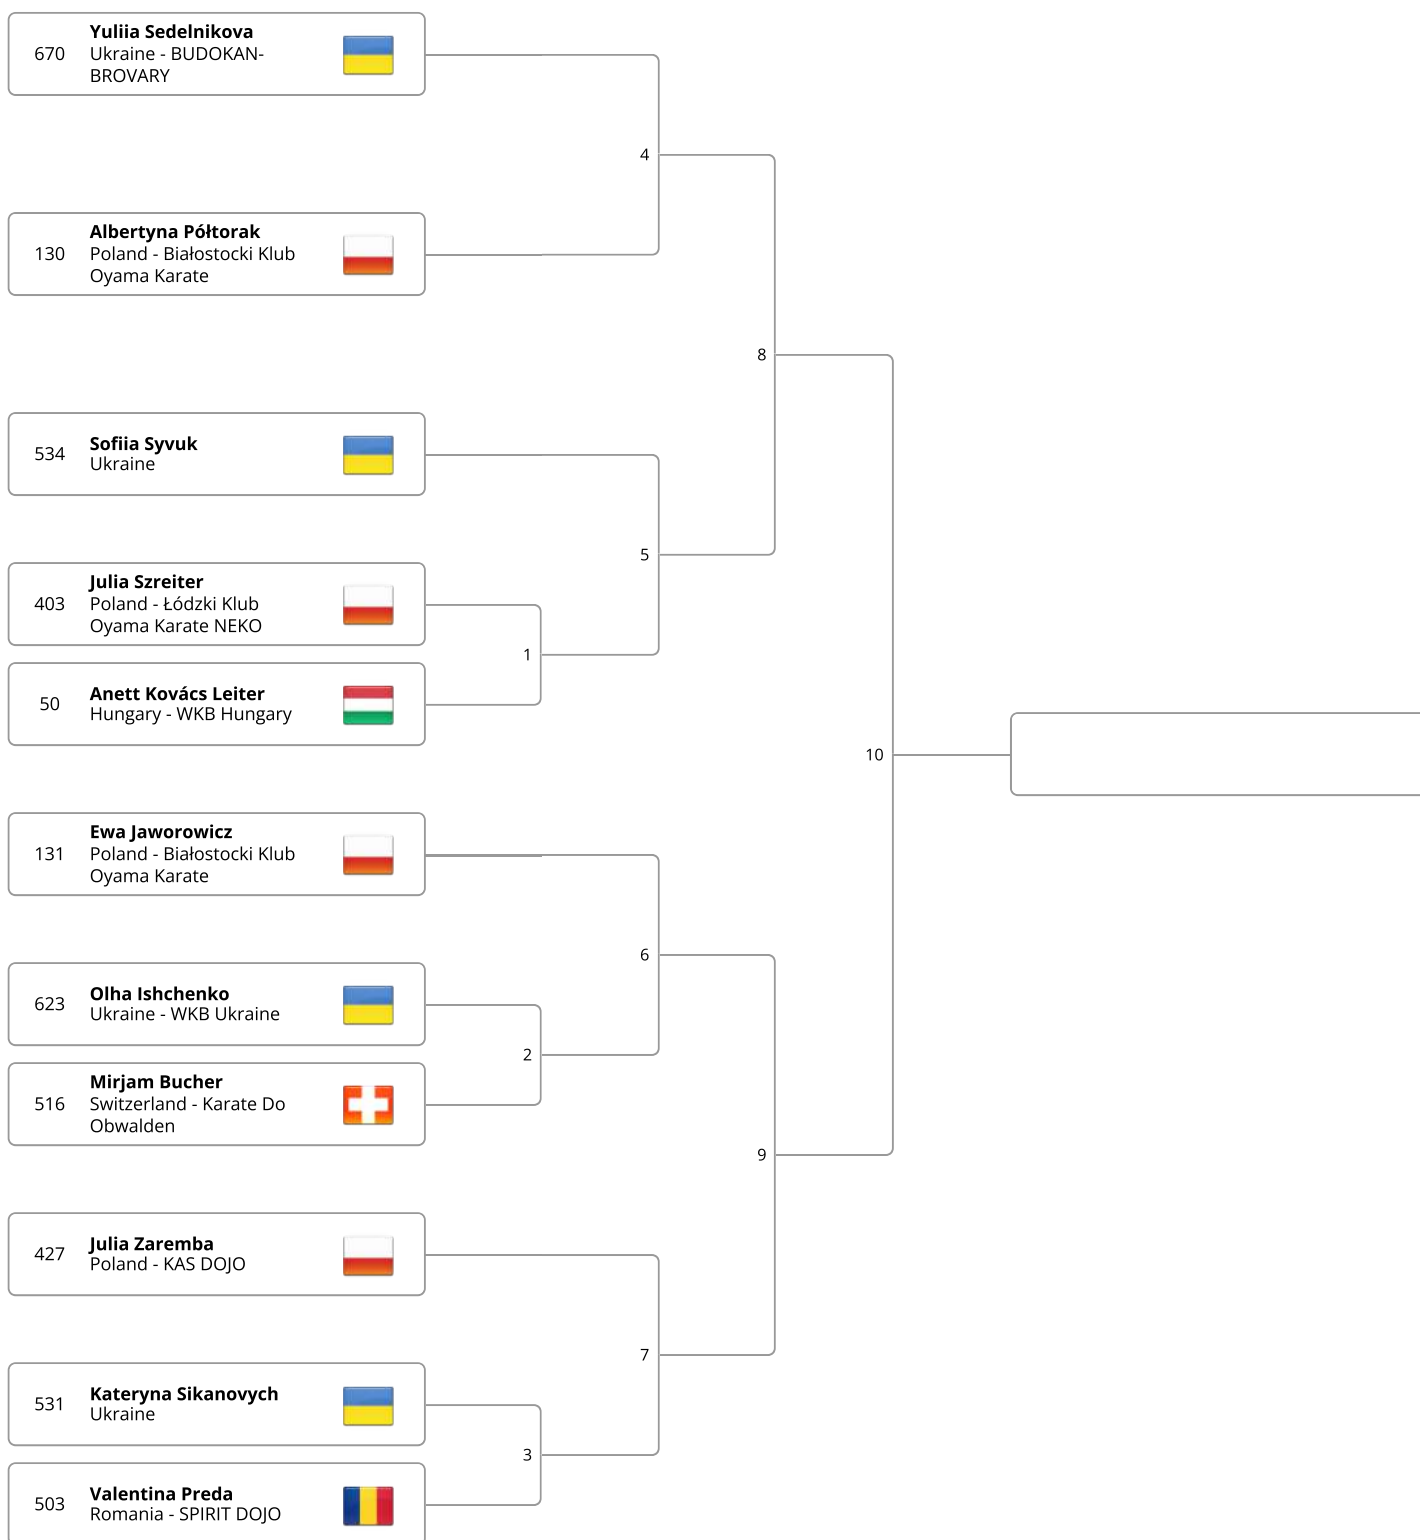

The 5th European kyokushin karate championship

2022-11-12, Dębica

Adults Women +65Kg