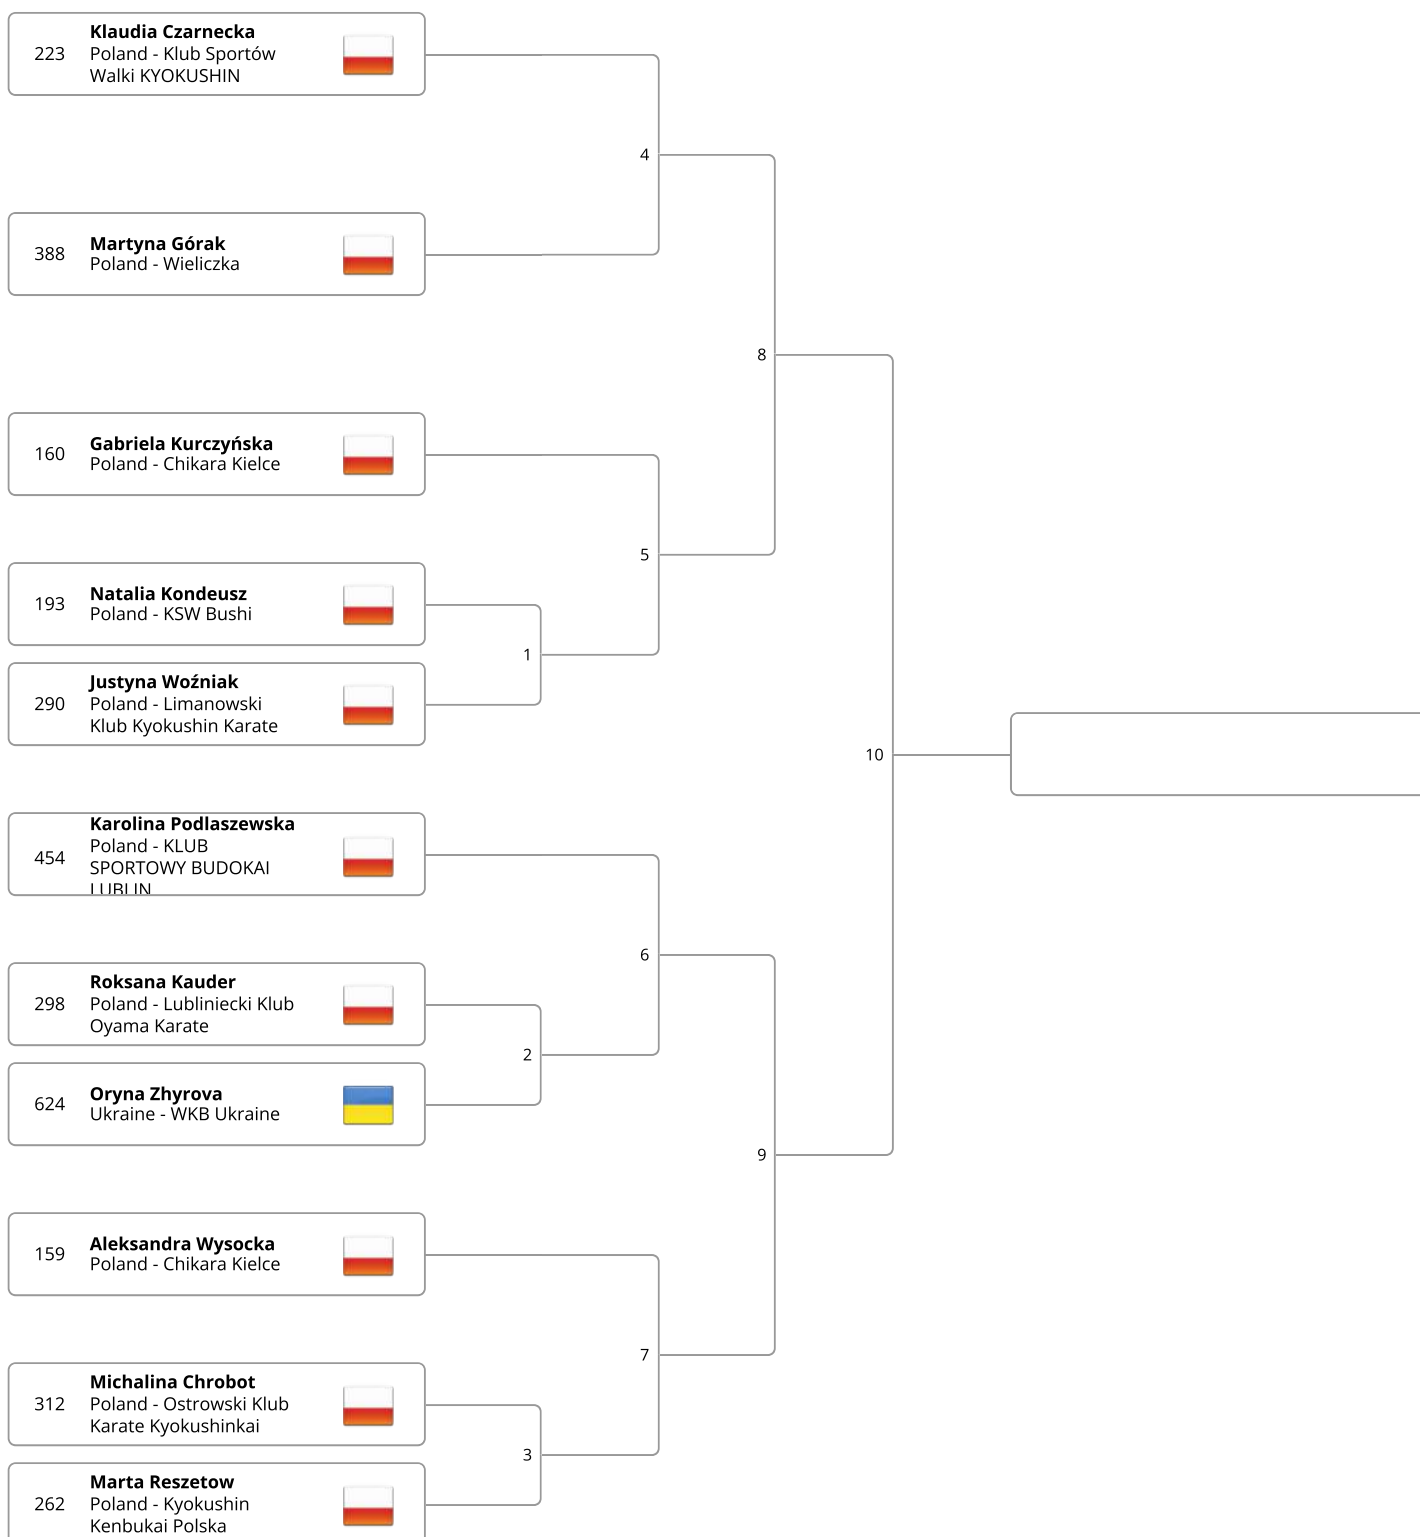

The 5th European kyokushin karate championship

2022-11-12, Dębica

Adults Women -65Kg