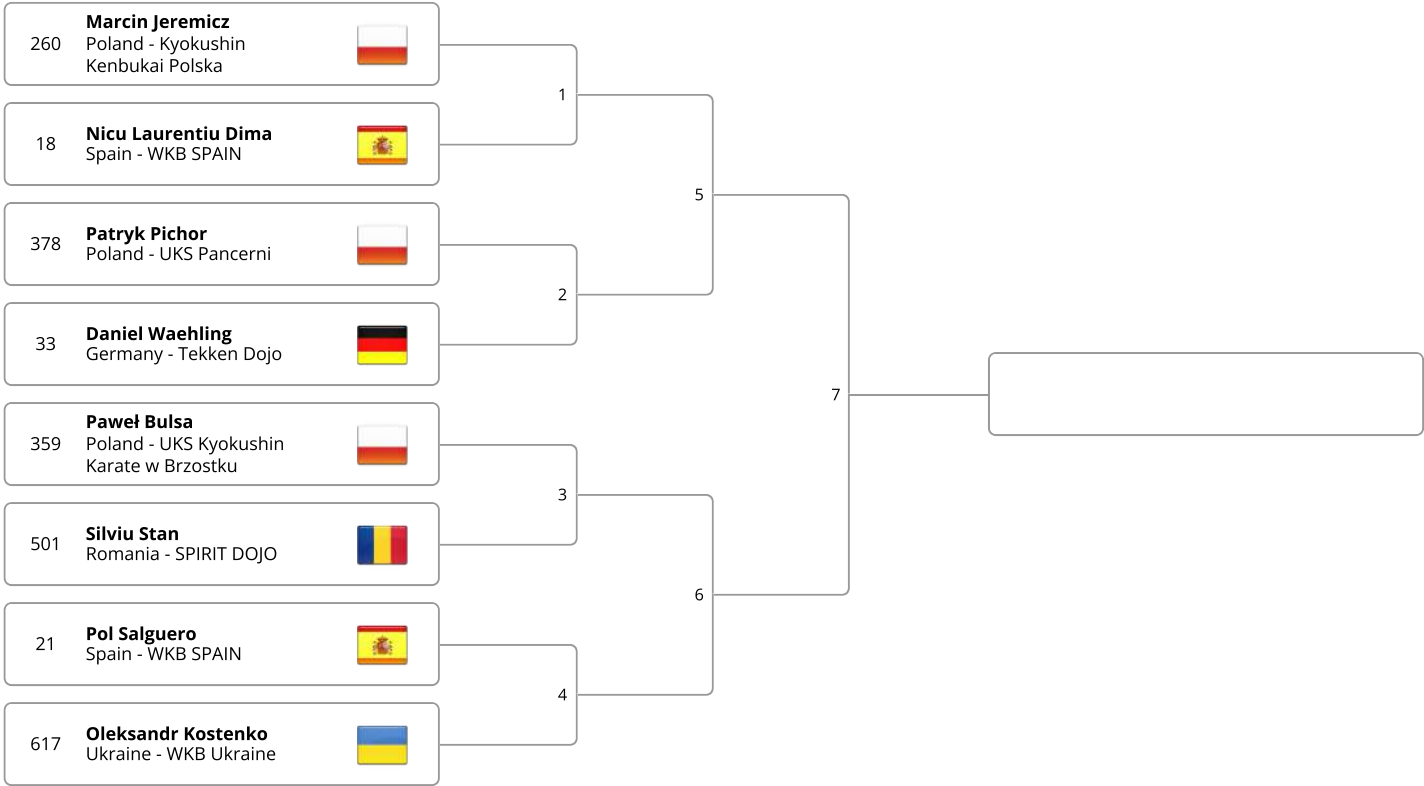

The 5th European kyokushin karate championship

2022-11-12, Dębica

Adults Men -90Kg