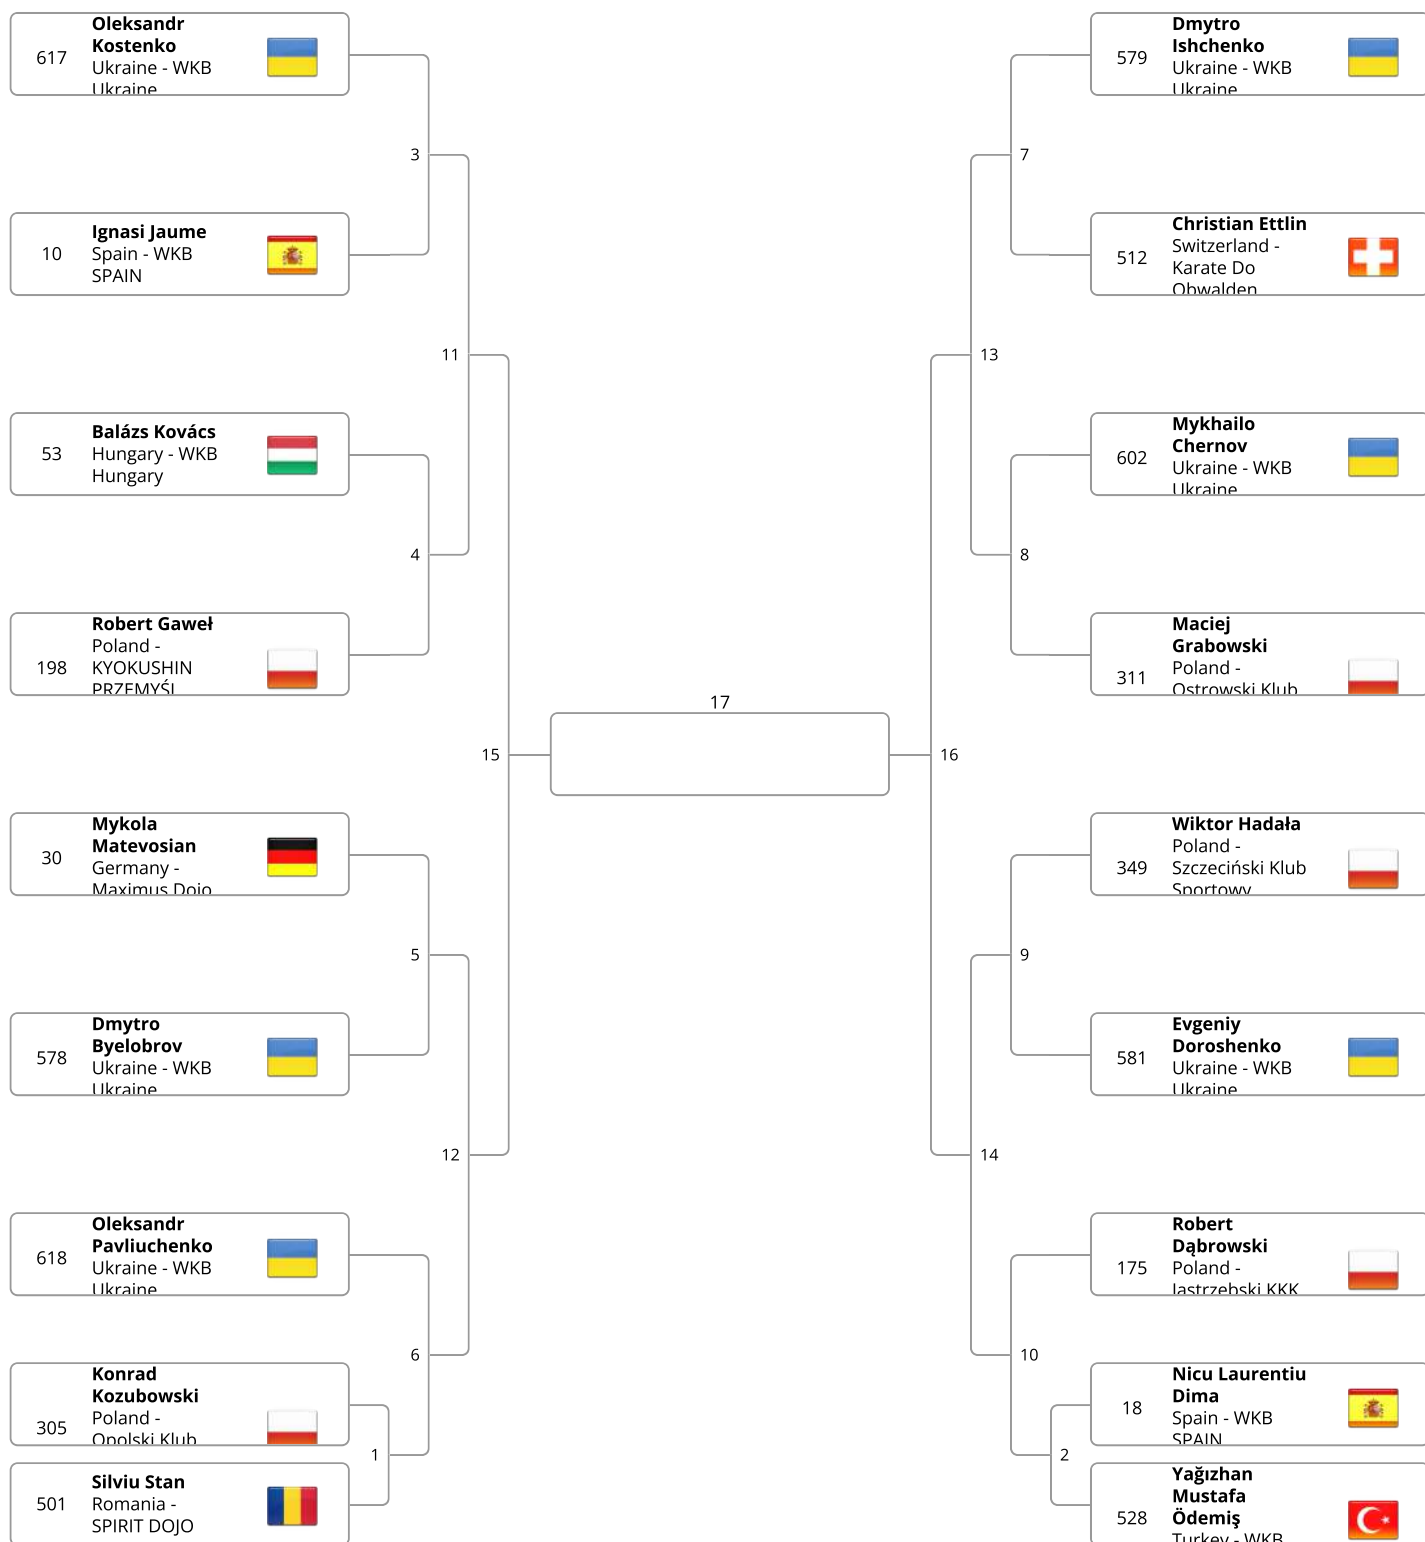

The 5th European kyokushin karate championship

2022-11-12, Dębica

Adults Men KATA