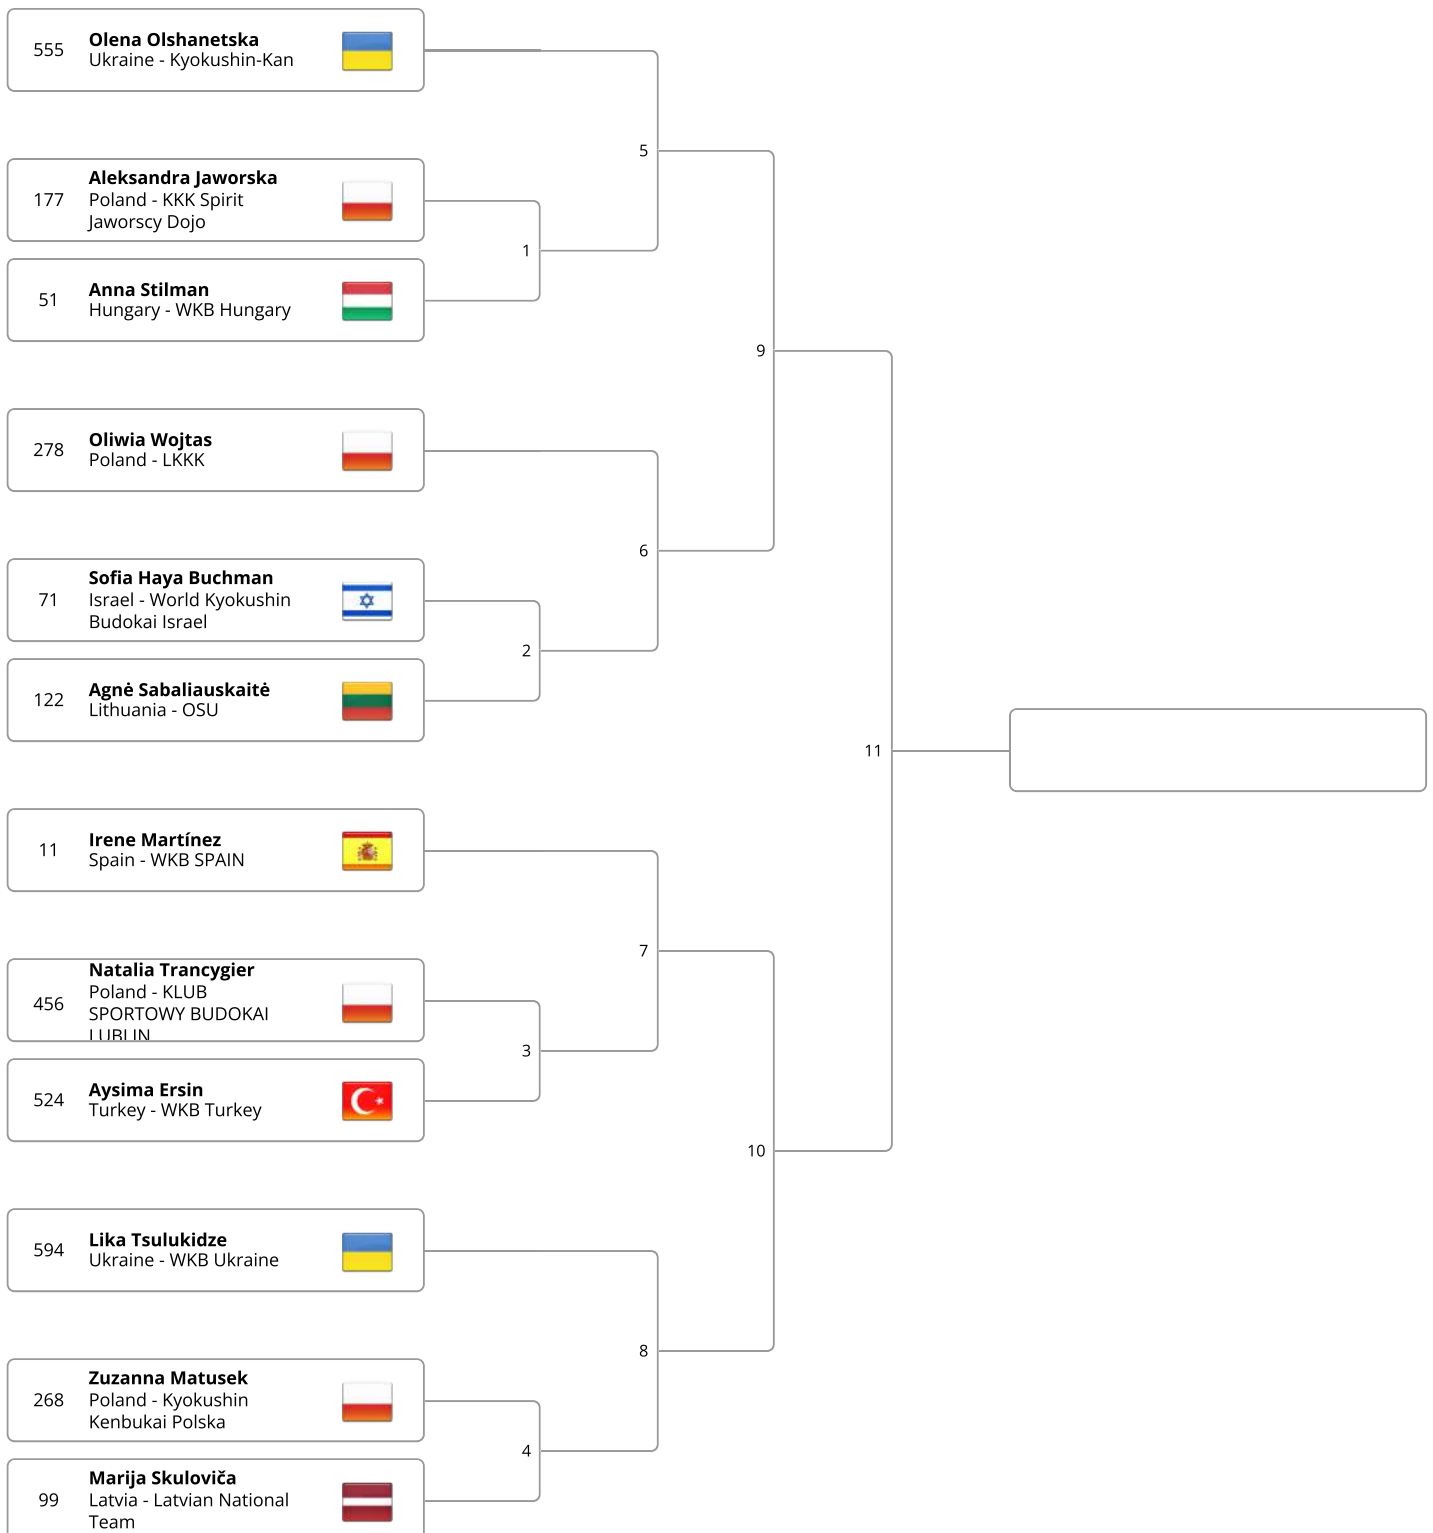

# The 5th European kyokushin karate championship

2022-11-12, Dębica

Adults Women -55Kg

# The 5th European kyokushin karate championship

2022-11-12, Debica

Adults Women -60Kg