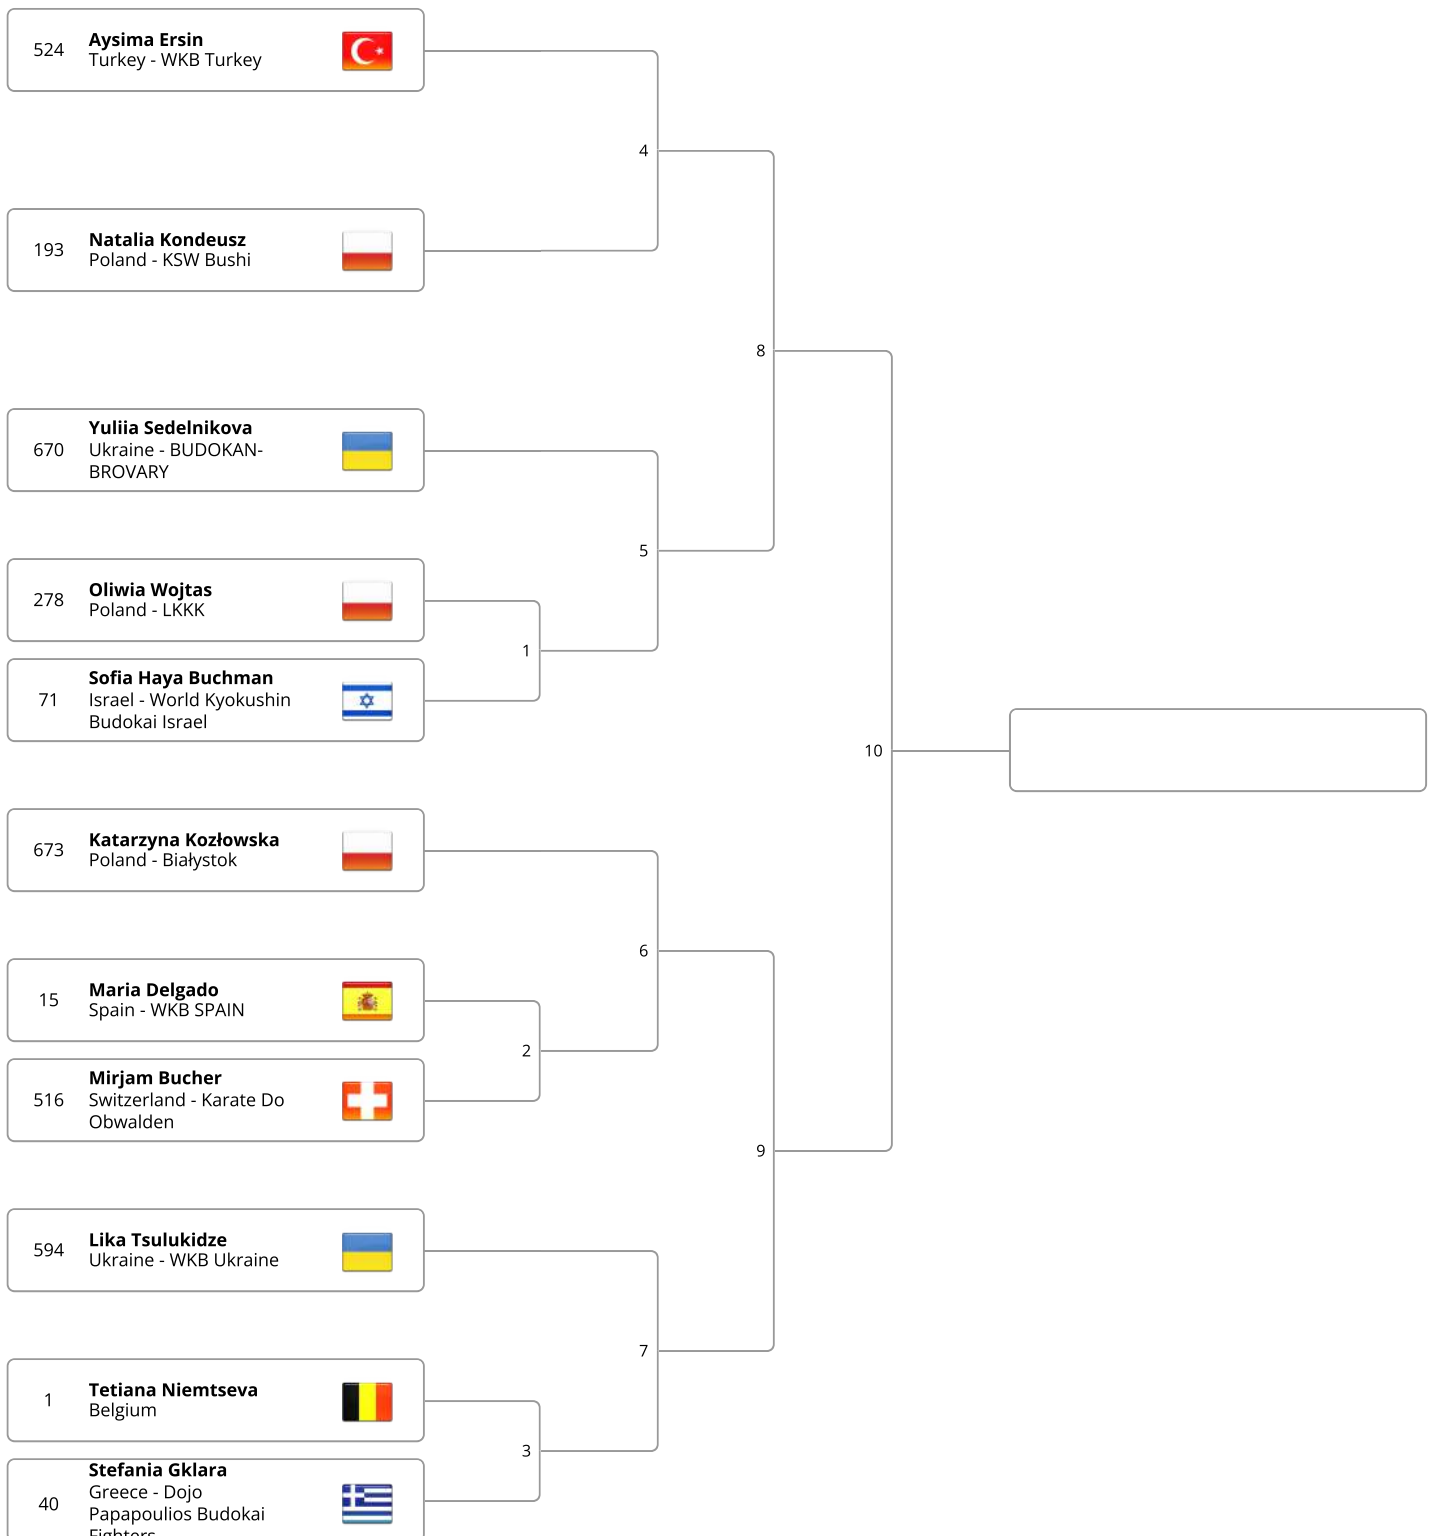

The 5th European kyokushin karate championship

2022-11-12, Dębica

Adults Women KATA