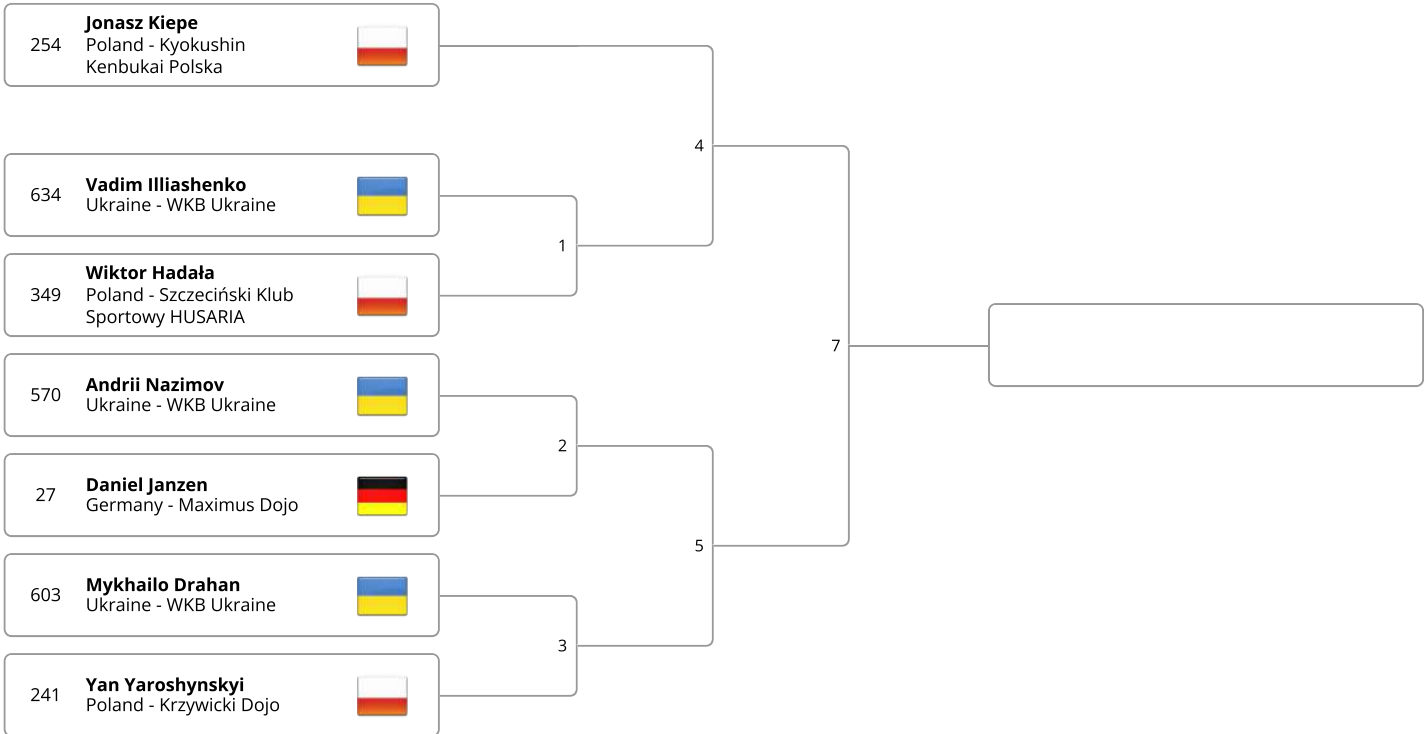

The 5th European kyokushin karate championship

2022-11-12, Dębica

Adults Men -70Kg