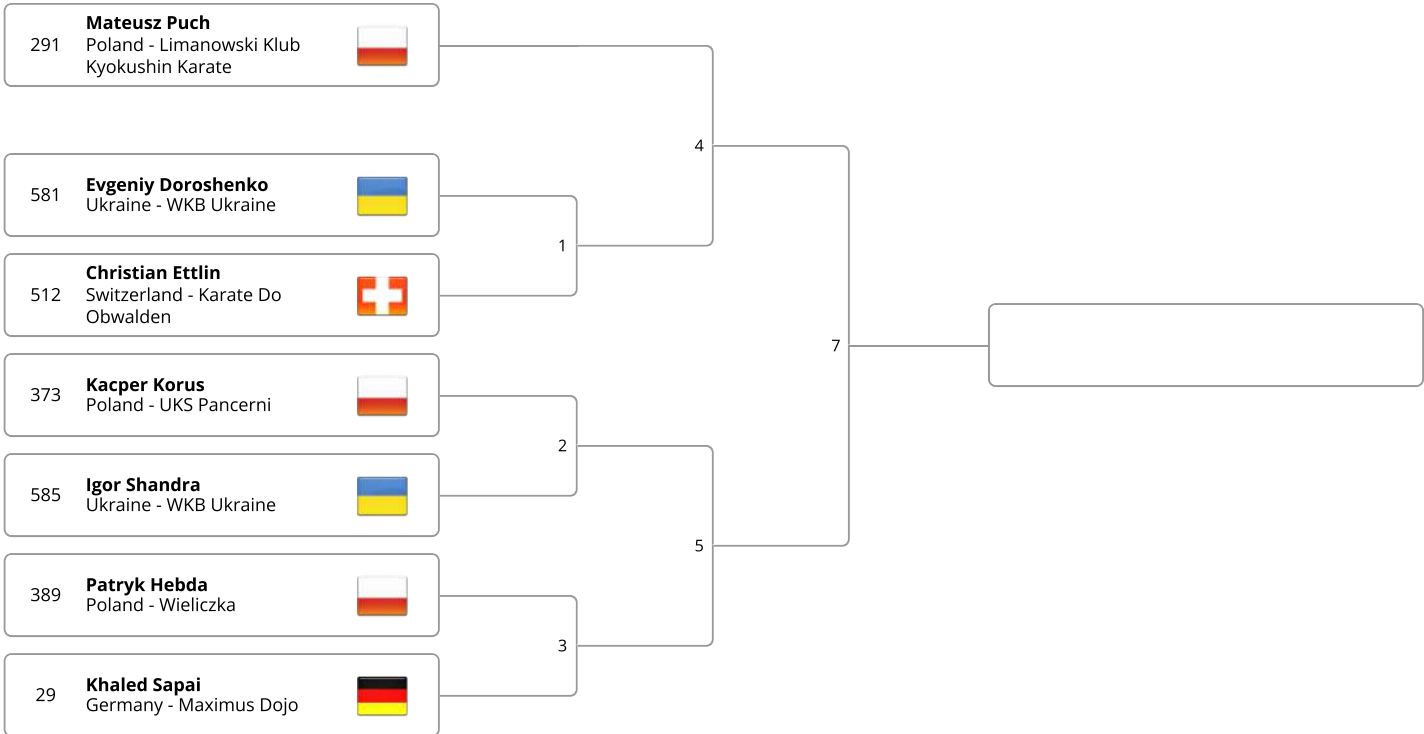

The 5th European kyokushin karate championship

2022-11-12, Dębica

Adults Men -65Kg